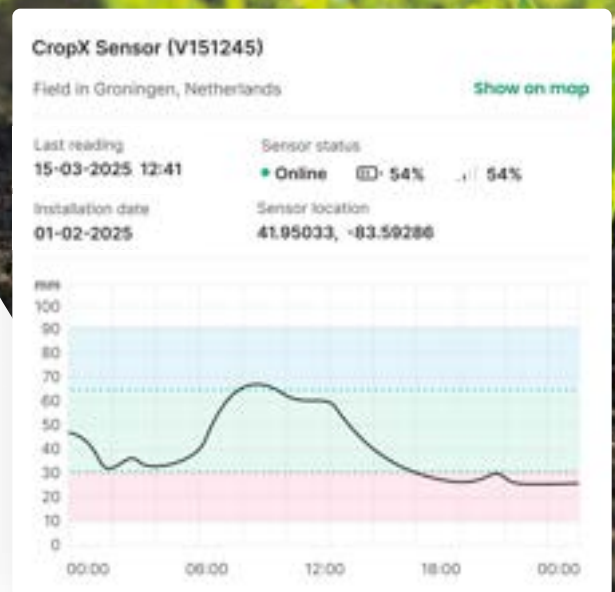

APEX 1

PRECISION SOIL SENSOR

The **Apex 1** is a **precision soil sensor** that provides accurate measurements of **soil moisture (VWC), temperature, salinity (EC), and EC-based leaching detection** every 4" across the soil profile. It connects to CropX telemetry devices and the CropX software platform to provide actionable insights for irrigation, nutrition management and more.

The Apex 1 comes in **depth options of 1 foot, 2 feet, and 3 feet** to accommodate a wide range of crop rooting depths.

The **smooth tapered cylinder design** minimizes soil disruption and allows for slurry-free, minimal-disturbance installation and extraction across a wide range of soil types.

Technical Specs:

- **Depth variants:** 1ft (12"), 2ft (24"), 3ft (36")
- **Measurements:** Soil moisture (VWC), salinity (EC), and temperature every 4" across the entire profile
- **Connectivity:** Requires CropX Telemetry device (with built-in cellular connection) and an available SDI-12 port
- **Power:** No separate battery needed. Draws from CropX Telemetry's replaceable, rechargeable Li-Ion battery.
- **Diameter:** Top 1.18", 1.12" at 12", 1.06" at 24", 1.00" at 36"
- **Fully integrated into CropX platform** for auto moisture set points, irrigation, nutrition and disease insights

Why Choose Apex 1?

With the Apex 1 sensor, you gain access to **the most easy-to-use, trusted and complete digital agronomy platform in the world**. Our user-friendly app gives you real-time data and actionable insights into your field capacity, soil moisture status, and water use for **precision irrigation planning**. You'll also have access to proprietary agronomic models for **crop growth tracking, nitrogen leaching detection, disease prediction, satellite imagery** and maps, seamless **machine data** import, and powerful tools to create **VRA/VRI prescriptions**.