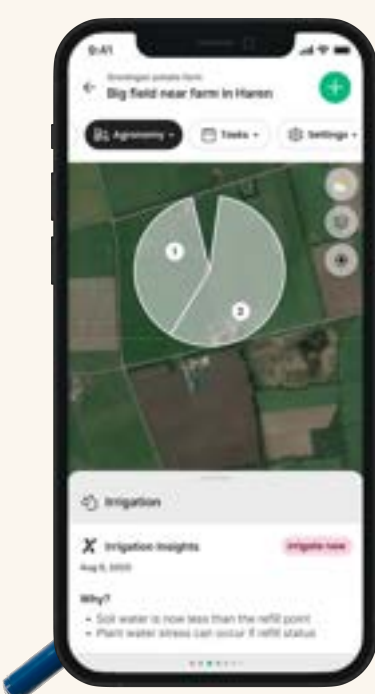

Irrigate Smarter. Act Faster. Farm Better.

With the Apex 1, you gain the power to make data-driven decisions, react swiftly to changing conditions, and boost crop yields through precision irrigation. Take control and farm with confidence.