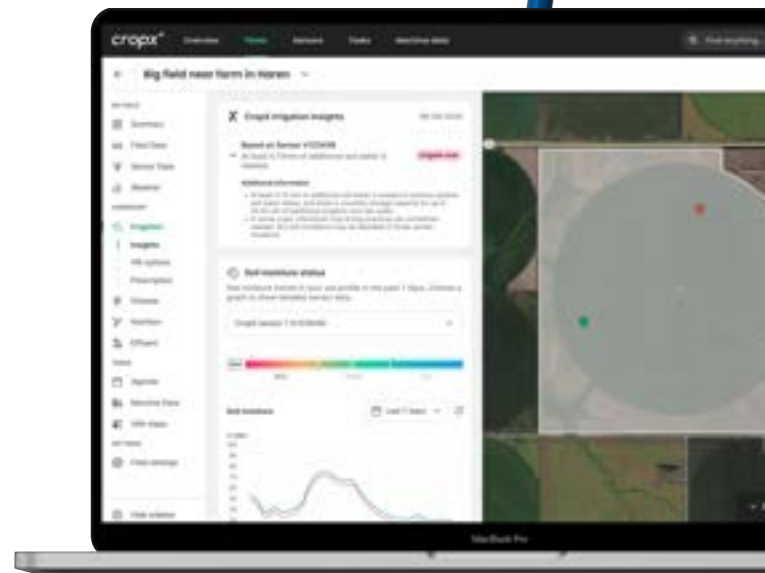

APEX 1

PRECISION SOIL SENSOR

The **Apex 1** is a **precision soil sensor** that provides accurate measurements of **soil moisture (VWC), temperature, salinity (EC), and EC-based leaching detection** every 4" across the soil profile. It connects to CropX telemetry devices and the CropX software platform to provide actionable insights for irrigation, nutrition management and more.

The Apex 1 comes in **depth options of 1 foot, 2 feet, and 3 feet** to accommodate a wide range of crop rooting depths.

The **smooth tapered cylinder design** minimizes soil disruption and allows for slurry-free, minimal-disturbance installation and extraction across a wide range of soil types.

Technical Specs:

- **Depth variants:** 1ft (12"), 2ft (24"), 3ft (36")
- **Measurements:** Soil moisture (VWC), salinity (EC), and temperature every 4" across the entire profile
- **Connectivity:** Requires CropX Telemetry device (with built-in cellular connection) and an available SDI-12 port
- **Power:** No separate battery needed. Draws from CropX Telemetry's replaceable, rechargeable Li-Ion battery.
- **Diameter:** Top 1.18", 1.12" at 12", 1.06" at 24", 1.00" at 36"
- **Fully integrated into CropX platform** for auto moisture set points, irrigation, nutrition and disease insights

Why Choose Apex 1?

With the Apex 1 sensor, you gain access to **the most easy-to-use, trusted and complete digital agronomy platform in the world**. Our user-friendly app gives you real-time data and actionable insights into your field capacity, soil moisture status, and water use for **precision irrigation planning**. You'll also have access to proprietary agronomic models for **crop growth tracking, nitrogen leaching detection, disease prediction, satellite imagery** and maps, seamless **machine data** import, and powerful tools to create **VRA/VRI prescriptions**.