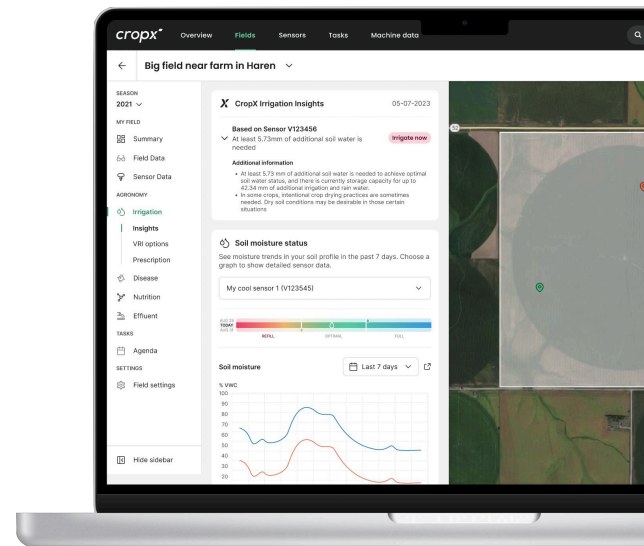

TELEMETRY

CONNECT DATA SOURCES

This product is for customers with non-CropX soil sensors and other data capture hardware such as weather stations and rain gauges that want to access the powerful CropX solution. Data collected from connected devices is fed into the CropX system, allowing users to access data visualizations and agronomic advice from their desktop or mobile devices.

CropX TD2 connections:

2 SDI-12+ 2 Pulse counter+ current loop (communication protocol) to connect the following devices:

- Soil sensors – Sentek, Terrasen, Aquacheck
- Rain gauge – CropX, Davis
- Flow meter
- Effluent pond level meter
- Pump switch

Access the Simple yet Powerful CropX Platform

The CropX agronomic farm management system is an easy-to-use integrated system that connects farm data, real-time conditions, and agronomic knowledge to provide useful guidance for successful and sustainable farming, while aggregating all agronomic farm data in one place for easy tracking and sharing.

Agronomic Planning

- Optimize irrigation, disease, and effluent management, planning and execution.
- Monitor nitrogen movement and salinity levels in the soil.
- Maximize yields and save time and money while minimizing resource use.