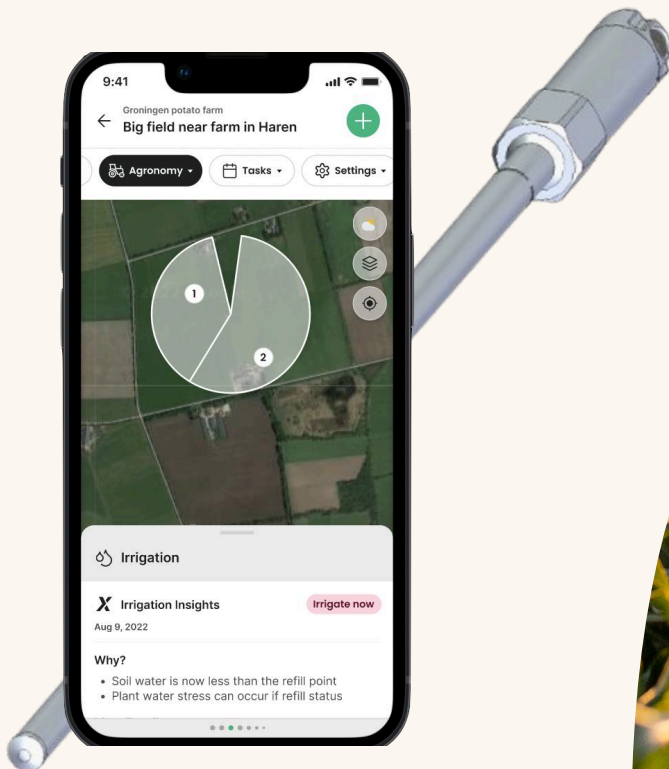

Irrigate Smarter. Act Faster. Farm Better.

With the Cortex 1, you gain the power to make data-driven decisions, react swiftly to changing conditions, and boost crop yields through precision irrigation. Take control and farm with confidence.