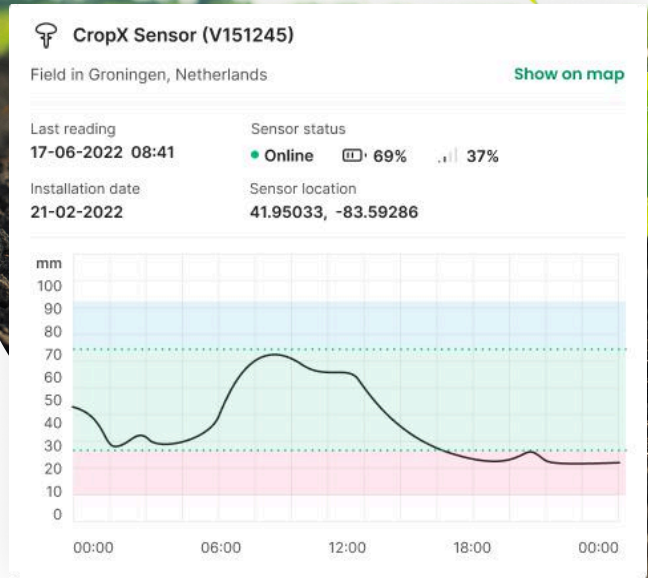

CORTEX 1

DEEP SOIL SENSOR

The **Cortex 1 precision soil sensor** from CropX reaches **depths of up to 4 feet (48")** to provide full root zone coverage for your crops. Get accurate measurements of **soil moisture (VWC), temperature, and salinity (EC)** across the entire soil profile for actionable irrigation and nutrition insights!

Cortex is available in lengths from 1' to 4' with **measurements every 4"**.

Key Features

- **Depth variants:** 1ft (12"), 2ft (24"), 3ft (36"), 4ft (48")
- **Measurements:** soil moisture (VWC), salinity (EC), and temperature every 4" across the entire profile
- **Connectivity:** requires CropX Telemetry device (with built-in cellular connection) and an available SDI-12 port
- **Power:** No separate battery needed. Draws from CropX Telemetry's replaceable, rechargeable Li-Ion battery.
- **Diameter:** Top 1.18", 1.13" at 12", 1.08" at 24", 1.03" at 36", 0.98" at 48"
- **Fully integrated into CropX platform** for auto moisture set points, irrigation, nutrition and disease insights

Why Choose Cortex 1?

With the Cortex 1 sensor by CropX, you gain access to **the most easy-to-use, trusted and complete digital agronomy platform in the world**. Our user-friendly app gives you real-time data and actionable insights into your field capacity, soil moisture status, and water use for **precision irrigation planning**. You'll also have access to proprietary agronomic models for **crop growth tracking, nitrogen leaching detection, disease prediction, satellite imagery** and maps, seamless **machine data** import, and powerful tools to create **VRA/VRI prescriptions**.

Irrigate Smarter. Act Faster. Farm Better.

With the Cortex 1, you gain the power to make data-driven decisions, react swiftly to changing conditions, and boost crop yields through precision irrigation. Take control and farm with confidence.