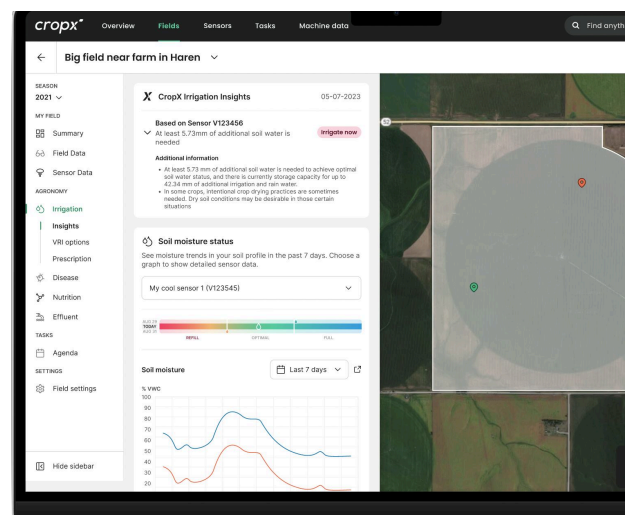

CORTEX 1

DEEP SOIL SENSOR

The **Cortex 1 precision soil sensor** from CropX reaches **depths of up to 4 feet (48")** to provide full root zone coverage for your crops. Get accurate measurements of **soil moisture (VWC), temperature, and salinity (EC)** across the entire soil profile for actionable irrigation and nutrition insights!

The **smooth tapered design** minimizes soil disruption and makes it **effortless to install** using just a drill & auger and a gentle push. Special features allow **quick extraction** under the toughest soil conditions.

Cortex is available in lengths from 1' to 4' with **measurements every 4"**.

Key Features

- **Depth variants:** 1ft (12"), 2ft (24"), 3ft (36"), 4ft (48")
- **Measurements:** soil moisture (VWC), salinity (EC), and temperature every 4" across the entire profile
- **Connectivity:** requires CropX Telemetry device (with built-in cellular connection) and an available SDI-12 port
- **Power:** No separate battery needed. Draws from CropX Telemetry's replaceable, rechargeable Li-Ion battery.
- **Diameter:** Top 1.18", 1.13" at 12", 1.08" at 24", 1.03" at 36", 0.98" at 48"
- **Fully integrated into CropX platform** for auto moisture set points, irrigation, nutrition and disease insights

Why Choose Cortex 1?

With the Cortex 1 sensor by CropX, you gain access to **the most easy-to-use, trusted and complete digital agronomy platform in the world**. Our user-friendly app gives you real-time data and actionable insights into your field capacity, soil moisture status, and water use for **precision irrigation planning**. You'll also have access to proprietary agronomic models for **crop growth tracking, nitrogen leaching detection, disease prediction, satellite imagery** and maps, seamless **machine data** import, and powerful tools to create **VRA/VRI prescriptions**.