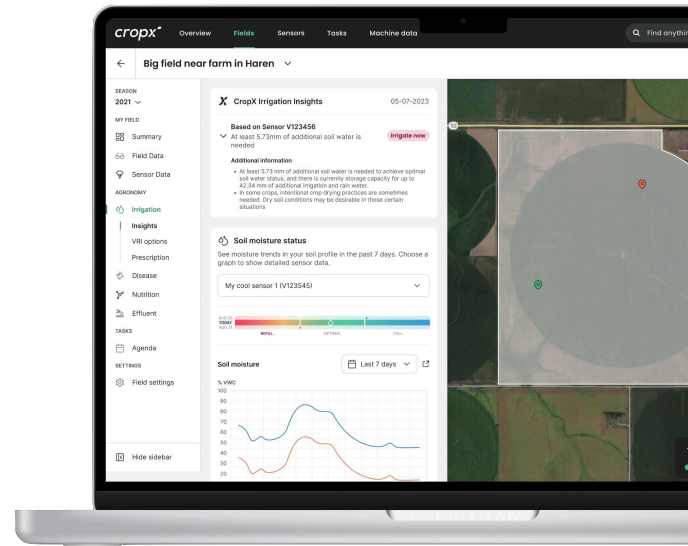

# CONNECT DATA SOURCES

This product is for customers with non-CropX soil sensors and other data capture hardware such as weather stations and rain gauges that want to access the powerful CropX solution. Data collected from connected devices is fed into the CropX system, allowing users to access data visualizations and agronomic advice from their desktop or mobile devices.

## CropX TD2 connections:

2 SDI-12+ 2 Pulse counter+ current loop (communication protocol) to connect the following devices:

- Soil sensors – Sentek, Terrasen, Aquacheck
- Rain gauge – CropX, Davis
- Flow meter
- Effluent pond level meter
- Pump switch

## Access the Simple yet Powerful CropX Platform

The CropX agronomic farm management system is an easy-to-use integrated system that connects farm data, real-time conditions, and agronomic knowledge to provide useful guidance for successful and sustainable farming, while aggregating all agronomic farm data in one place for easy tracking and sharing.

### Agronomic Planning

- Optimize irrigation, disease, and effluent management, planning and execution.
- Monitor nitrogen movement and salinity levels in the soil.
- Maximize yields and save time and money while minimizing resource use.