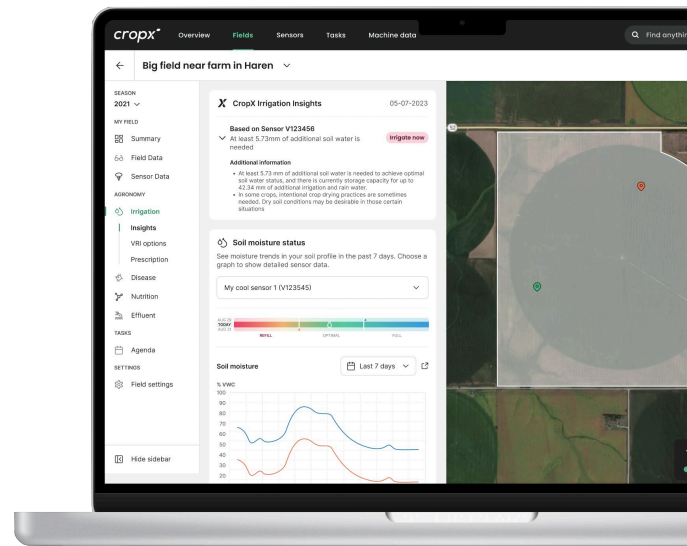

# CONNECT DATA SOURCES

This product is for customers with non-CropX soil sensors and other data capture hardware such as weather stations and rain gauges that want to access the powerful CropX solution. Data collected from connected devices is fed into the CropX system, allowing users to access data visualizations and agronomic advice from their desktop or mobile devices.

## CropX TD2 connections:

2 SDI-12+ 2 Pulse counter+ current loop (communication protocol) to connect the following devices:

- Soil sensors – Sentek, Terrasen, Aquacheck
- Rain gauge – CropX, Davis
- Flow meter
- Effluent pond level meter
- Pump switch

## Access the Simple yet Powerful CropX Platform

The CropX agronomic farm management system is an easy-to-use integrated system that connects farm data, real-time conditions, and agronomic knowledge to provide useful guidance for successful and sustainable farming, while aggregating all agronomic farm data in one place for easy tracking and sharing.

### Agonomic Planning

- Optimize irrigation, disease, and effluent management, planning and execution.
- Monitor nitrogen movement and salinity levels in the soil.
- Maximize yields and save time and money while minimizing resource use.