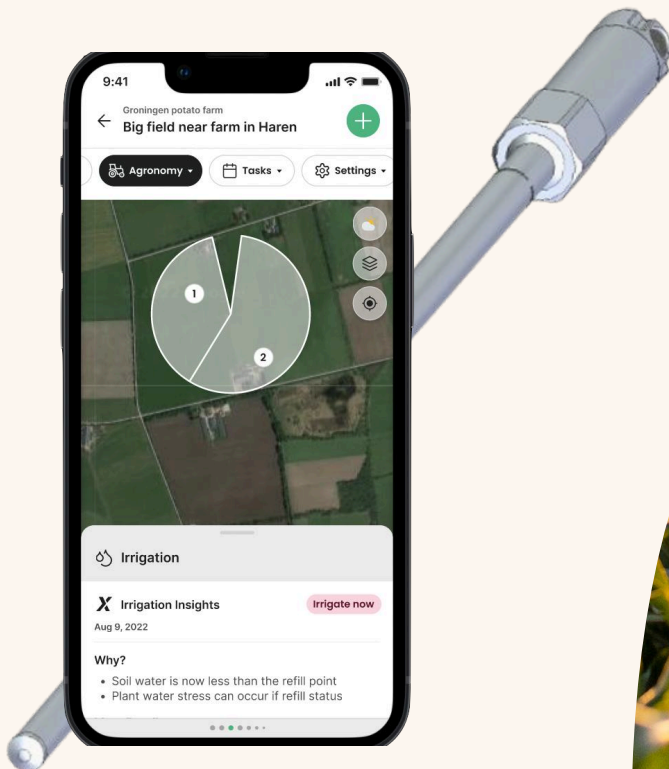

Irrigate Smarter. Act Faster. Farm Better.

With the Cortex 1, you gain the power to make data-driven decisions, react swiftly to changing conditions, and boost crop yields through precision irrigation. Take control and farm with confidence.