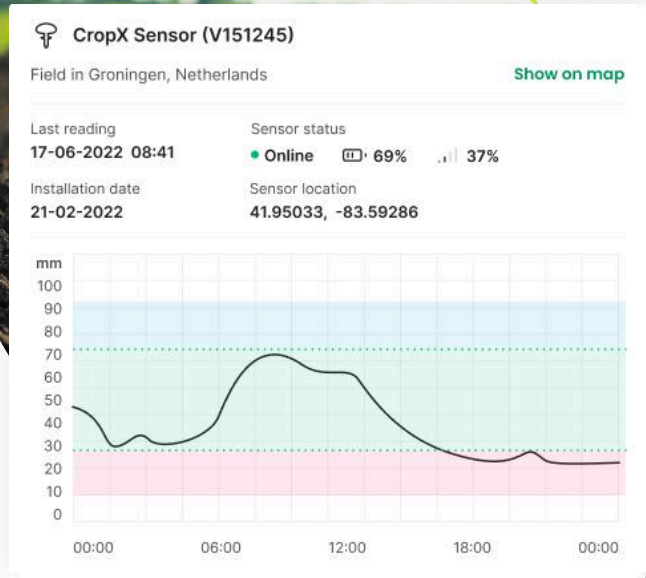

CORTEX 1

DEEP SOIL SENSOR

The **Cortex 1 precision soil sensor** from CropX reaches **depths of up to 4 feet (48")** to provide full root zone coverage for your crops. Get accurate measurements of **soil moisture (VWC), temperature, and salinity (EC)** across the entire soil profile for actionable irrigation and nutrition insights!

Cortex is available in lengths from 1' to 4' with **measurements every 4"**.

Key Features

- **Depth variants:** 1ft (12"), 2ft (24"), 3ft (36"), 4ft (48")
- **Measurements:** soil moisture (VWC), salinity (EC), and temperature every 4" across the entire profile
- **Connectivity:** requires CropX Telemetry device (with built-in cellular connection) and an available SDI-12 port
- **Power:** No separate battery needed. Draws from CropX Telemetry's replaceable, rechargeable Li-Ion battery.
- **Diameter:** Top 1.18", 1.13" at 12", 1.08" at 24", 1.03" at 36", 0.98" at 48"
- **Fully integrated into CropX platform** for auto moisture set points, irrigation, nutrition and disease insights

Why Choose Cortex 1?

With the Cortex 1 sensor by CropX, you gain access to **the most easy-to-use, trusted and complete digital agronomy platform in the world**. Our user-friendly app gives you real-time data and actionable insights into your field capacity, soil moisture status, and water use for **precision irrigation planning**. You'll also have access to proprietary agronomic models for **crop growth tracking, nitrogen leaching detection, disease prediction, satellite imagery** and maps, seamless **machine data** import, and powerful tools to create **VRA/VRI prescriptions**.

Irrigate Smarter. Act Faster. Farm Better.

With the Cortex 1, you gain the power to make data-driven decisions, react swiftly to changing conditions, and boost crop yields through precision irrigation. Take control and farm with confidence.