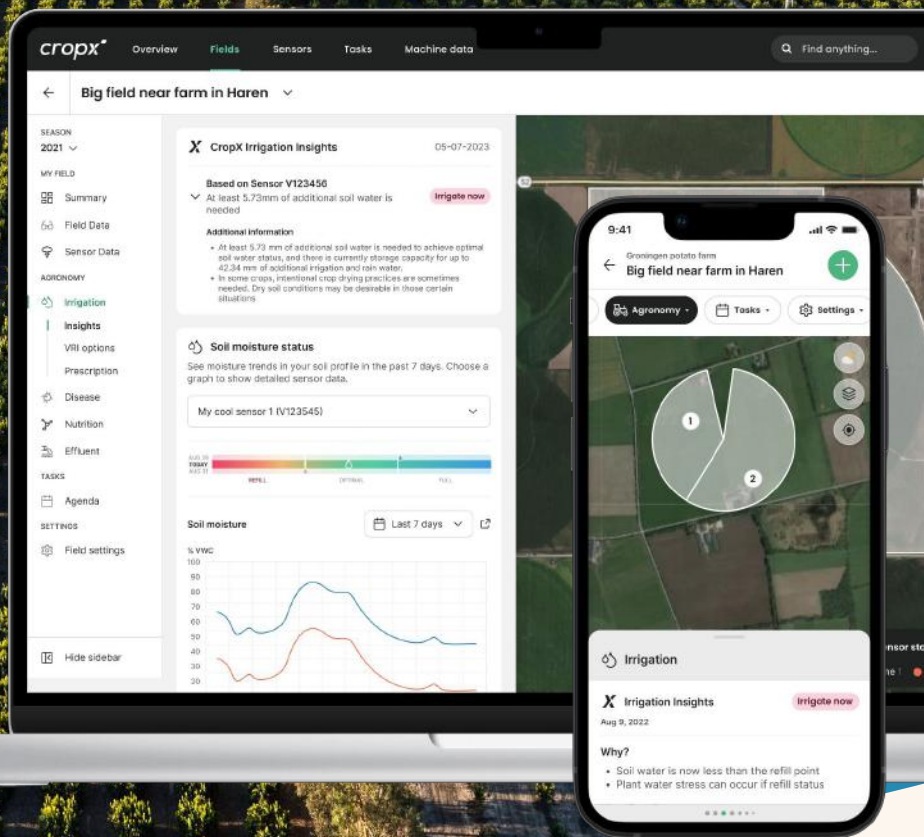

# THE CROP MULTIPLIER

## Activating Farm Data From Soil To Sky

The CropX agronomic farm management system is an easy-to-use integrated software and hardware system that connects farm data, real-time conditions and agronomic knowledge to provide guidance for successful and sustainable farming, while aggregating all agronomic farm data in one place for easy tracking and sharing.

### Irrigation planning

Know exactly when and how much water to apply. Save water and avoid crop stress.

### Farm data connectivity

Connect thousands of data points from sources on and around the farm onto one platform.