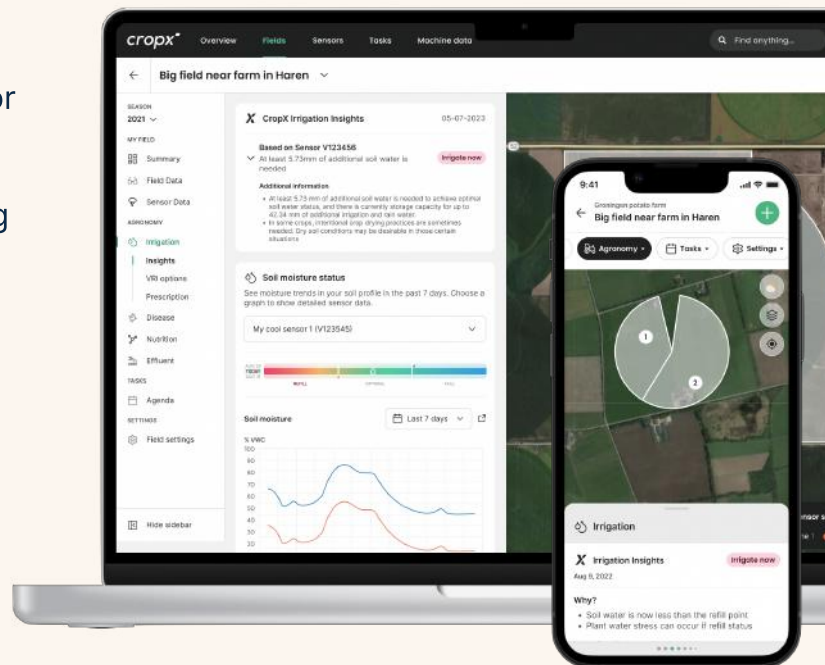

USE EVERY DROP WISELY

IRRIGATION MANAGEMENT

Getting irrigation right is a cornerstone for successful crops and healthy soils. Save water and help crops perform by irrigating before plants show signs of stress.

Know exactly when and how much water to apply.

Track, compare and report your irrigation practices.

Field Map

Visual display of water fill levels in a field

Irrigation Insights

Recommendations on when and how much to irrigate

Variable Rate Irrigation

Match water rates with soil type or topography

Profile Summary

Graphical view of water fill levels for past and future dates

Soil Moisture Status

Quick reference of Refill, Optimal, or Full level status

Irrigation Records

Record, track, and report irrigation events throughout the season

Optimize Water Use

Effectively managing water in the crop root zone will improve water and nutrient use efficiency, and visibility into changes in soil moisture leads to more precise irrigation control. Therefore, the irrigation management capability of CropX is continuously monitoring this data and providing insights and advice on irrigation activities.