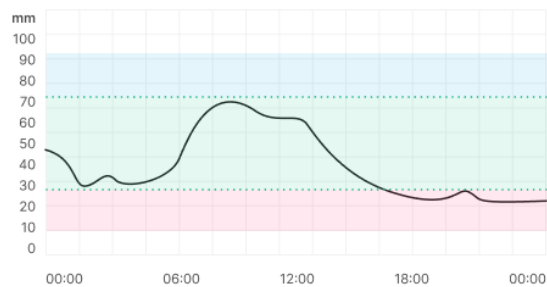

Irrigation Records

Record, track, and report irrigation events throughout the season

Optimize Water Use

Effectively managing water in the crop root zone will improve water and nutrient use efficiency, and visibility into changes in soil moisture leads to more precise irrigation control. Therefore, the irrigation management capability of CropX is continuously monitoring this data and providing insights and advice on irrigation activities.

Sensor Graphs

See moisture trends in your soil profile in the past 7 days.

Latest Measurements

Depth	Temperature	%VWC	Last 7 days	1 day %
10 cm	21.4 °C	45.4 %		+5.1% ↗
20 cm	21.4 °C	45.4 %		+5.1% ↗
30 cm	21.4 °C	45.4 %		-1.2% ↘

CropX Sensor (V151245)

Field in Groningen, Netherlands

[Show on map](#)

Last reading

17-06-2022 08:41

Sensor status

● Online 69% 37%

Installation date

21-02-2022

Sensor location

41.95033, -83.59286

Avoid Plant Stress

With the use of real-time data from soil sensors, CropX is able to provide predictive insights that allow growers to take proactive action prior to plants showing visible signs of stress. Growers know at all times if a field is at, above, or below optimal moisture levels.