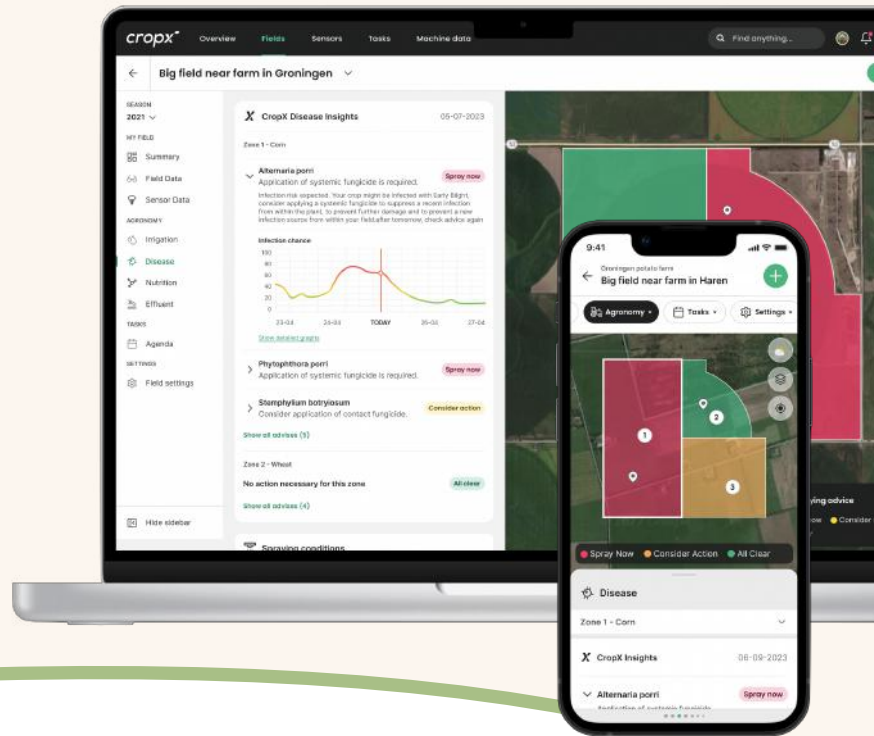

PROACTIVELY PROTECT CROPS

DISEASE CONTROL

Know exactly when, where, and what to apply, even the best time of day to spray.

Save costs while you maximize protection with the most tested and reliable digital fungal disease management advisor in the market.

Field Risk Map

Visual display of the current disease infection risk for a field.

Spraying Conditions

Tracks weather to advise on the best days and times to spray.

Infection Chance

Near-term graphical view showing possible chance of infection.

Risk Level Summary

Graphical view of water fill levels for past and future dates

Advanced Graphs

Additional information available for a deeper dive into the data.

Record Spray Events

Track activities and increase accuracy by logging spray events.