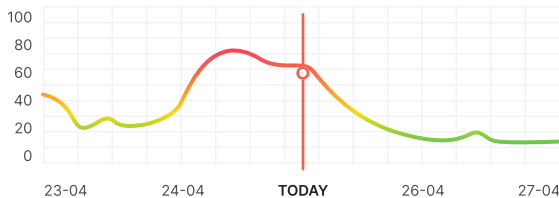

Optimize Water Use

The most effective way to manage plant disease is by prevention. Know exactly where, what and when to spray, even down to the best time of day. Save costs on chemicals and spraying while you maximize protection.

Spraying conditions

23-02-2023 10:00 - 17:00
Spraying conditions are bad until 17:00. Light rain expected for the next hour

Today
Wed
Thu
Fri
Sat
Sun
Mon

12 AM 6 AM 12 PM 6 PM 12 AM

Very bad Bad Reasonable Good Very good

CropX Disease Insights

05-07-2023

Alternaria porri

Application of systemic fungicide is required.

Spray now

Infection risk expected. Your crop might be infected with Early Blight, consider applying a systemic fungicide to suppress a recent infection from within the plant, to prevent further damage and to prevent a new infection source from within your field. after tomorrow, check advice again

Infection chance

Reduce Chemical Use

The system calculates a dynamic, daily infection risk that takes into account conditions for fungal growth, plant growth, crop type, and previous crop protection applications. The system also recommends the day and time to minimize environmental loss.

Prevent Disease Outbreak

At the end of the growing season, you can review your plant protection activities. This allows you to evaluate the effectiveness of your spraying for future seasons.

Spraying tasks

Date	Crop Zone	Product	Type	
08-11-2022	1	Aako Goltix 700sc	Curative	👁
08-11-2022	1,2,3	Aako Goltix 700sc	Curative	👁
08-11-2022	3	Aako Goltix 700sc	Curative	👁
08-11-2022	4	Aako Goltix 700sc	Curative	👁
08-11-2022	2	Aako Goltix 700sc	Curative	👁

[Show all tasks (38)](#)

+ Add Spraying

Learn more about CropX solutions today!

www.cropx.com | support@cropx.com | 888-832-2767