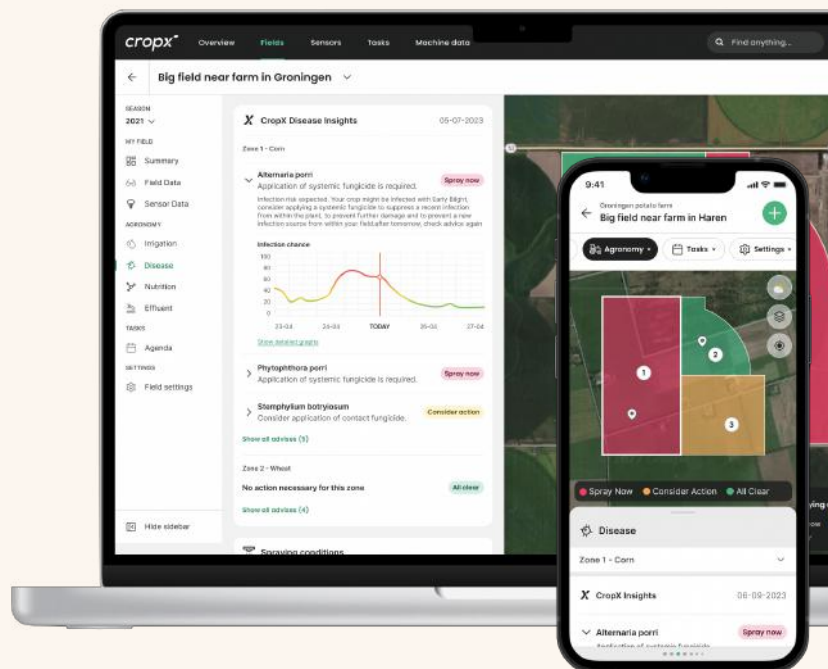

PROACTIVELY PROTECT CROPS

DISEASE CONTROL

Know exactly when, where, and what to apply, even the best time of day to spray.

Save costs while you maximize protection with the most tested and reliable digital fungal disease management advisor in the market.

Field Risk Map

Visual display of the current disease infection risk for a field.

Spraying Conditions

Tracks weather to advise on the best days and times to spray.

Infection Chance

Near-term graphical view showing possible chance of infection.

Risk Level Summary

Graphical view of water fill levels for past and future dates

Advanced Graphs

Additional information available for a deeper dive into the data.

Record Spray Events

Track activities and increase accuracy by logging spray events.