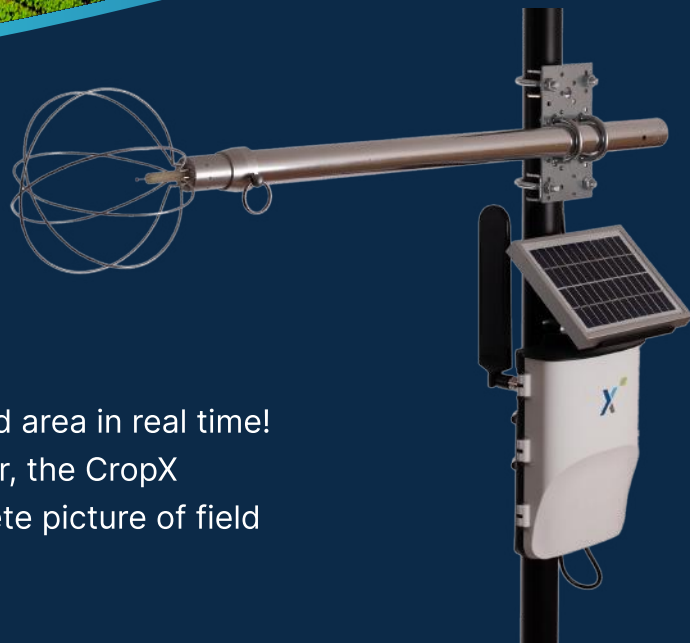

USE ON-FARM DATA FOR ON-FARM DECISIONS

CROPX ACTUAL ET

With CropX Actual ET, growers now have access to a **first-of-its-kind technology** that uses direct measurements to determine the Actual Evapotranspiration (ETa) of a crop.

Track field-specific crop water use over a broad area in real time! When ET sensors and soil sensors are used together, the CropX Irrigation Planning capability offers the most complete picture of field water movement, **from roots to shoots**.

Not all ET reports are created equal!

1. **Reference ET (ETo)** is the total water use of a well-watered lawn. This information is available through many weather service websites, apps, and radio reports.
2. **Crop ET (ETc)** is ETo multiplied by a crop coefficient (Kc) and is used to estimate the water use of a specific crop type that has no water stress.
3. **Model ET** uses satellite-based infrared sensing methods to approximate Actual ET (ETa) by relating air temperature changes to canopy temperatures. These methods are only accurate when continuously calibrated with Actual ET sensors.
4. **Actual ET (ETa)**, by contrast, is the actual water use of a specific field, measured directly in real-time.

CropX Actual ET provides

- **Actual Evapotranspiration (ETa) data:** CropX ET sensors measure and monitor the water use of your crop daily, in real time. Don't wait days or weeks for critical crop information! ETa is measured over a broad area of your field.
- **Water Use and Availability Monitoring:** Crop water use data coupled with soil water availability monitoring from soil sensors ensures users can make the most precise, profitable, and responsible irrigation decisions with confidence.