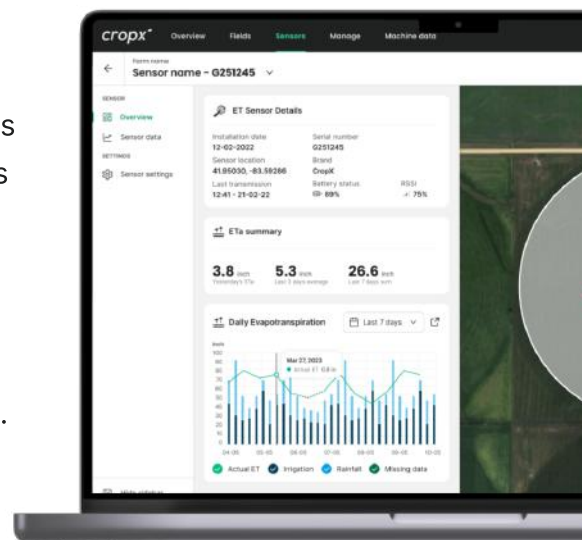

USE ON-FARM DATA FOR ON-FARM DECISIONS

CROPX ACTUAL ET

With CropX Actual ET, growers now have access to a **first-of-its-kind technology** that uses direct measurements to determine the Actual Evapotranspiration (ETa) of a crop.

Track field-specific crop water use over a broad area in real time! When ET sensors and soil sensors are used together, the CropX Irrigation Planning capability offers the most complete picture of field water movement, **from roots to shoots**.

Not all ET reports are created equal!

1. **Reference ET (ETo)** is the total water use of a well-watered lawn. This information is available through many weather service websites, apps, and radio reports.
2. **Crop ET (ETc)** is ETo multiplied by a crop coefficient (Kc) and is used to estimate the water use of a specific crop type that has no water stress.
3. **Model ET** uses satellite-based infrared sensing methods to approximate Actual ET (ETa) by relating air temperature changes to canopy temperatures. These methods are only accurate when continuously calibrated with Actual ET sensors.
4. **Actual ET (ETa)**, by contrast, is the actual water use of a specific field, measured directly in real-time.

CropX Actual ET provides

- **Actual Evapotranspiration (ETa) data:** CropX ET sensors measure and monitor the water use of your crop daily, in real time. Don't wait days or weeks for critical crop information! ETa is measured over a broad area of your field.
- **Water Use and Availability Monitoring:** Crop water use data coupled with soil water availability monitoring from soil sensors ensures users can make the most precise, profitable, and responsible irrigation decisions with confidence.