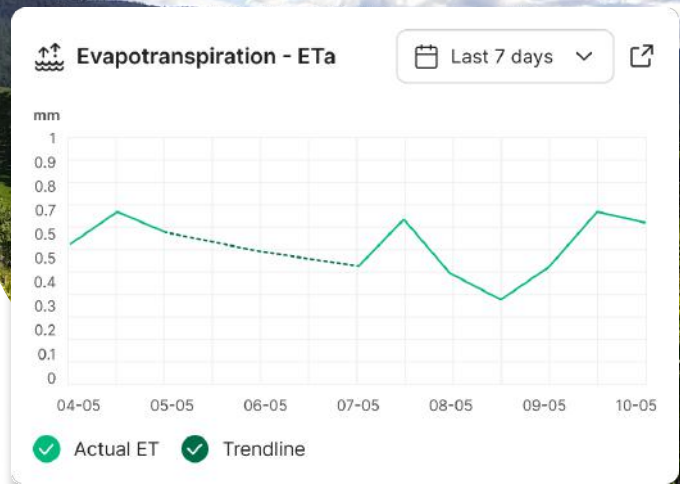

USE ON-FARM DATA FOR ON-FARM DECISIONS

CROPX ACTUAL ET

With CropX Actual ET, growers now have access to a **first-of-its-kind technology** that uses direct measurements to determine the Actual Evapotranspiration (ETa) of a crop.

Track field-specific crop water use over a broad area in real time! When ET sensors and soil sensors are used together, the CropX Irrigation Planning capability offers the most complete picture of field water movement, **from roots to shoots**.

Not all ET reports are created equal!

1. **Reference ET (ETo)** is the total water use of a well-watered lawn. This information is available through many weather service websites, apps, and radio reports.
2. **Crop ET (ETc)** is ETo multiplied by a crop coefficient (Kc) and is used to estimate the water use of a specific crop type that has no water stress.
3. **Model ET** uses satellite-based infrared sensing methods to approximate Actual ET (ETa) by relating air temperature changes to canopy temperatures. These methods are only accurate when continuously calibrated with Actual ET sensors.
4. **Actual ET (ETa)**, by contrast, is the actual water use of a specific field, measured directly in real-time.

CropX Actual ET provides

- **Actual Evapotranspiration (ETa) data:** CropX ET sensors measure and monitor the water use of your crop daily, in real time. Don't wait days or weeks for critical crop information! ETa is measured over a broad area of your field.
- **Water Use and Availability Monitoring:** Crop water use data coupled with soil water availability monitoring from soil sensors ensures users can make the most precise, profitable, and responsible irrigation decisions with confidence.