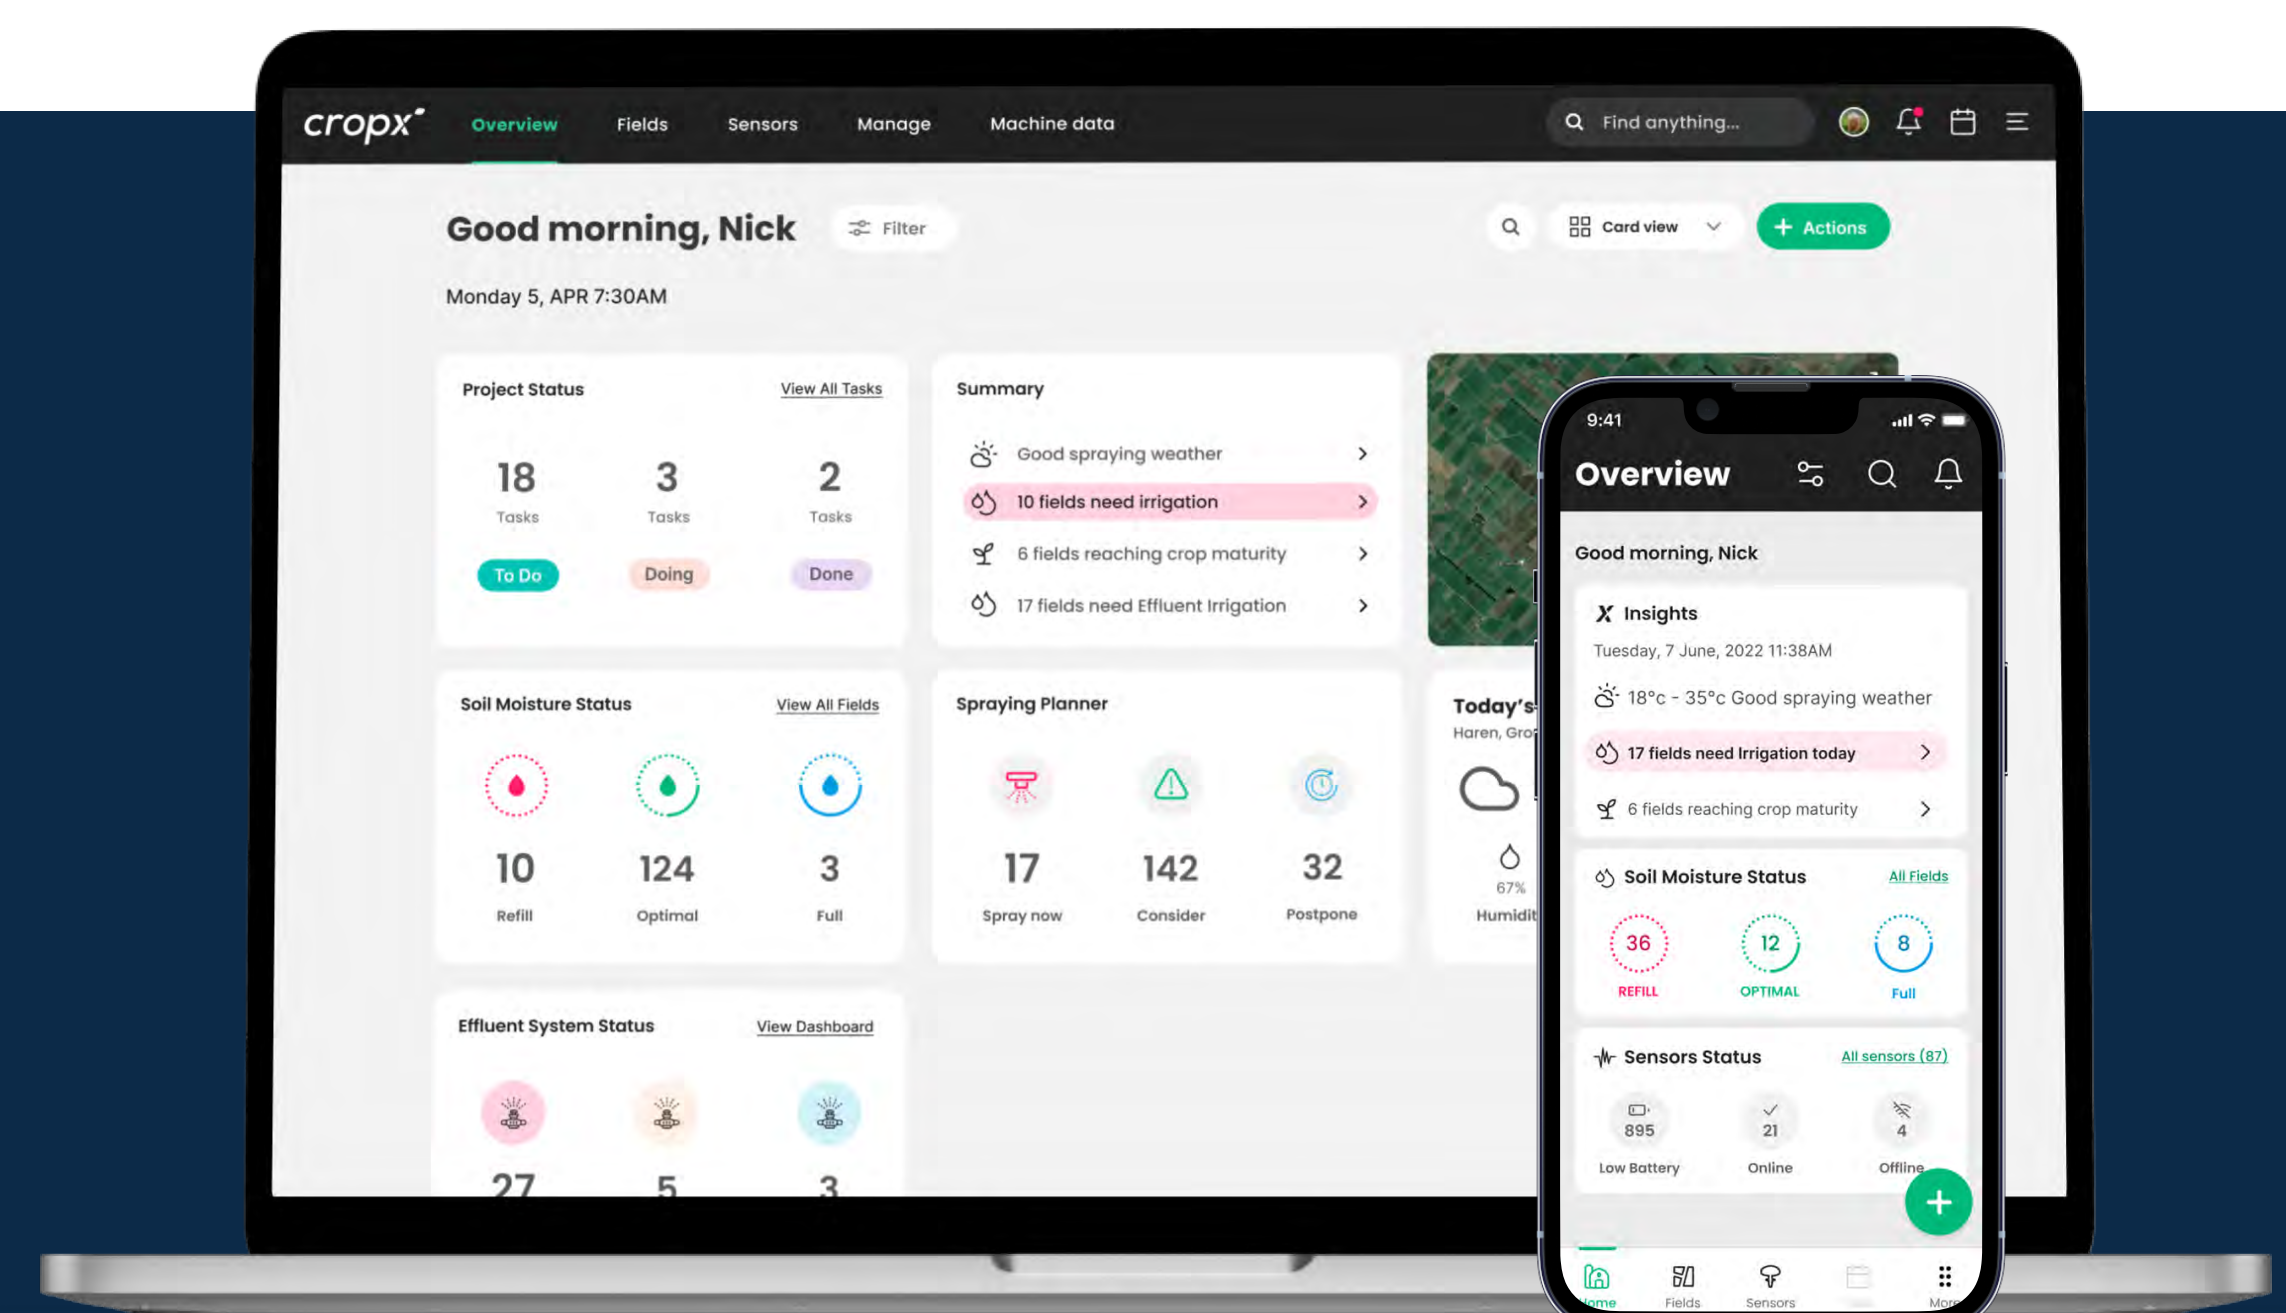

The system synthesizes data from soil to sky on a user-friendly app capable of managing numerous farms and fields from one account. Soil sensors, satellites, farm machinery and a wide array of data sources power the generation of predictive agronomic insights and advice displayed to users on a simple yet powerful dashboard accessed via desktop or mobile device.

## COMPLETE AND ACCURATE DATA SETS

CropX collects, transforms, and activates complex data sets:

- Tested and validated proprietary crop models
- Machine data automatically imported through API connection
- Soil data, weather, topography, satellite data, and more

## A SIMPLE YET POWERFUL DASHBOARD

Quickly access key information and clear agronomic insights:

- Customizable views for easy access to relevant data
- Ability to manage thousands of fields from one dashboard
- In-app communication between connected users and fields

## EASY-TO-INSTALL, ACCURATE, DEPENDABLE HARDWARE

Data from below the ground is essential for providing accurate and predictable agronomic insights. Using sensors to capture data enables CropX to generate recommendations on what a plant needs before it starts showing stress.