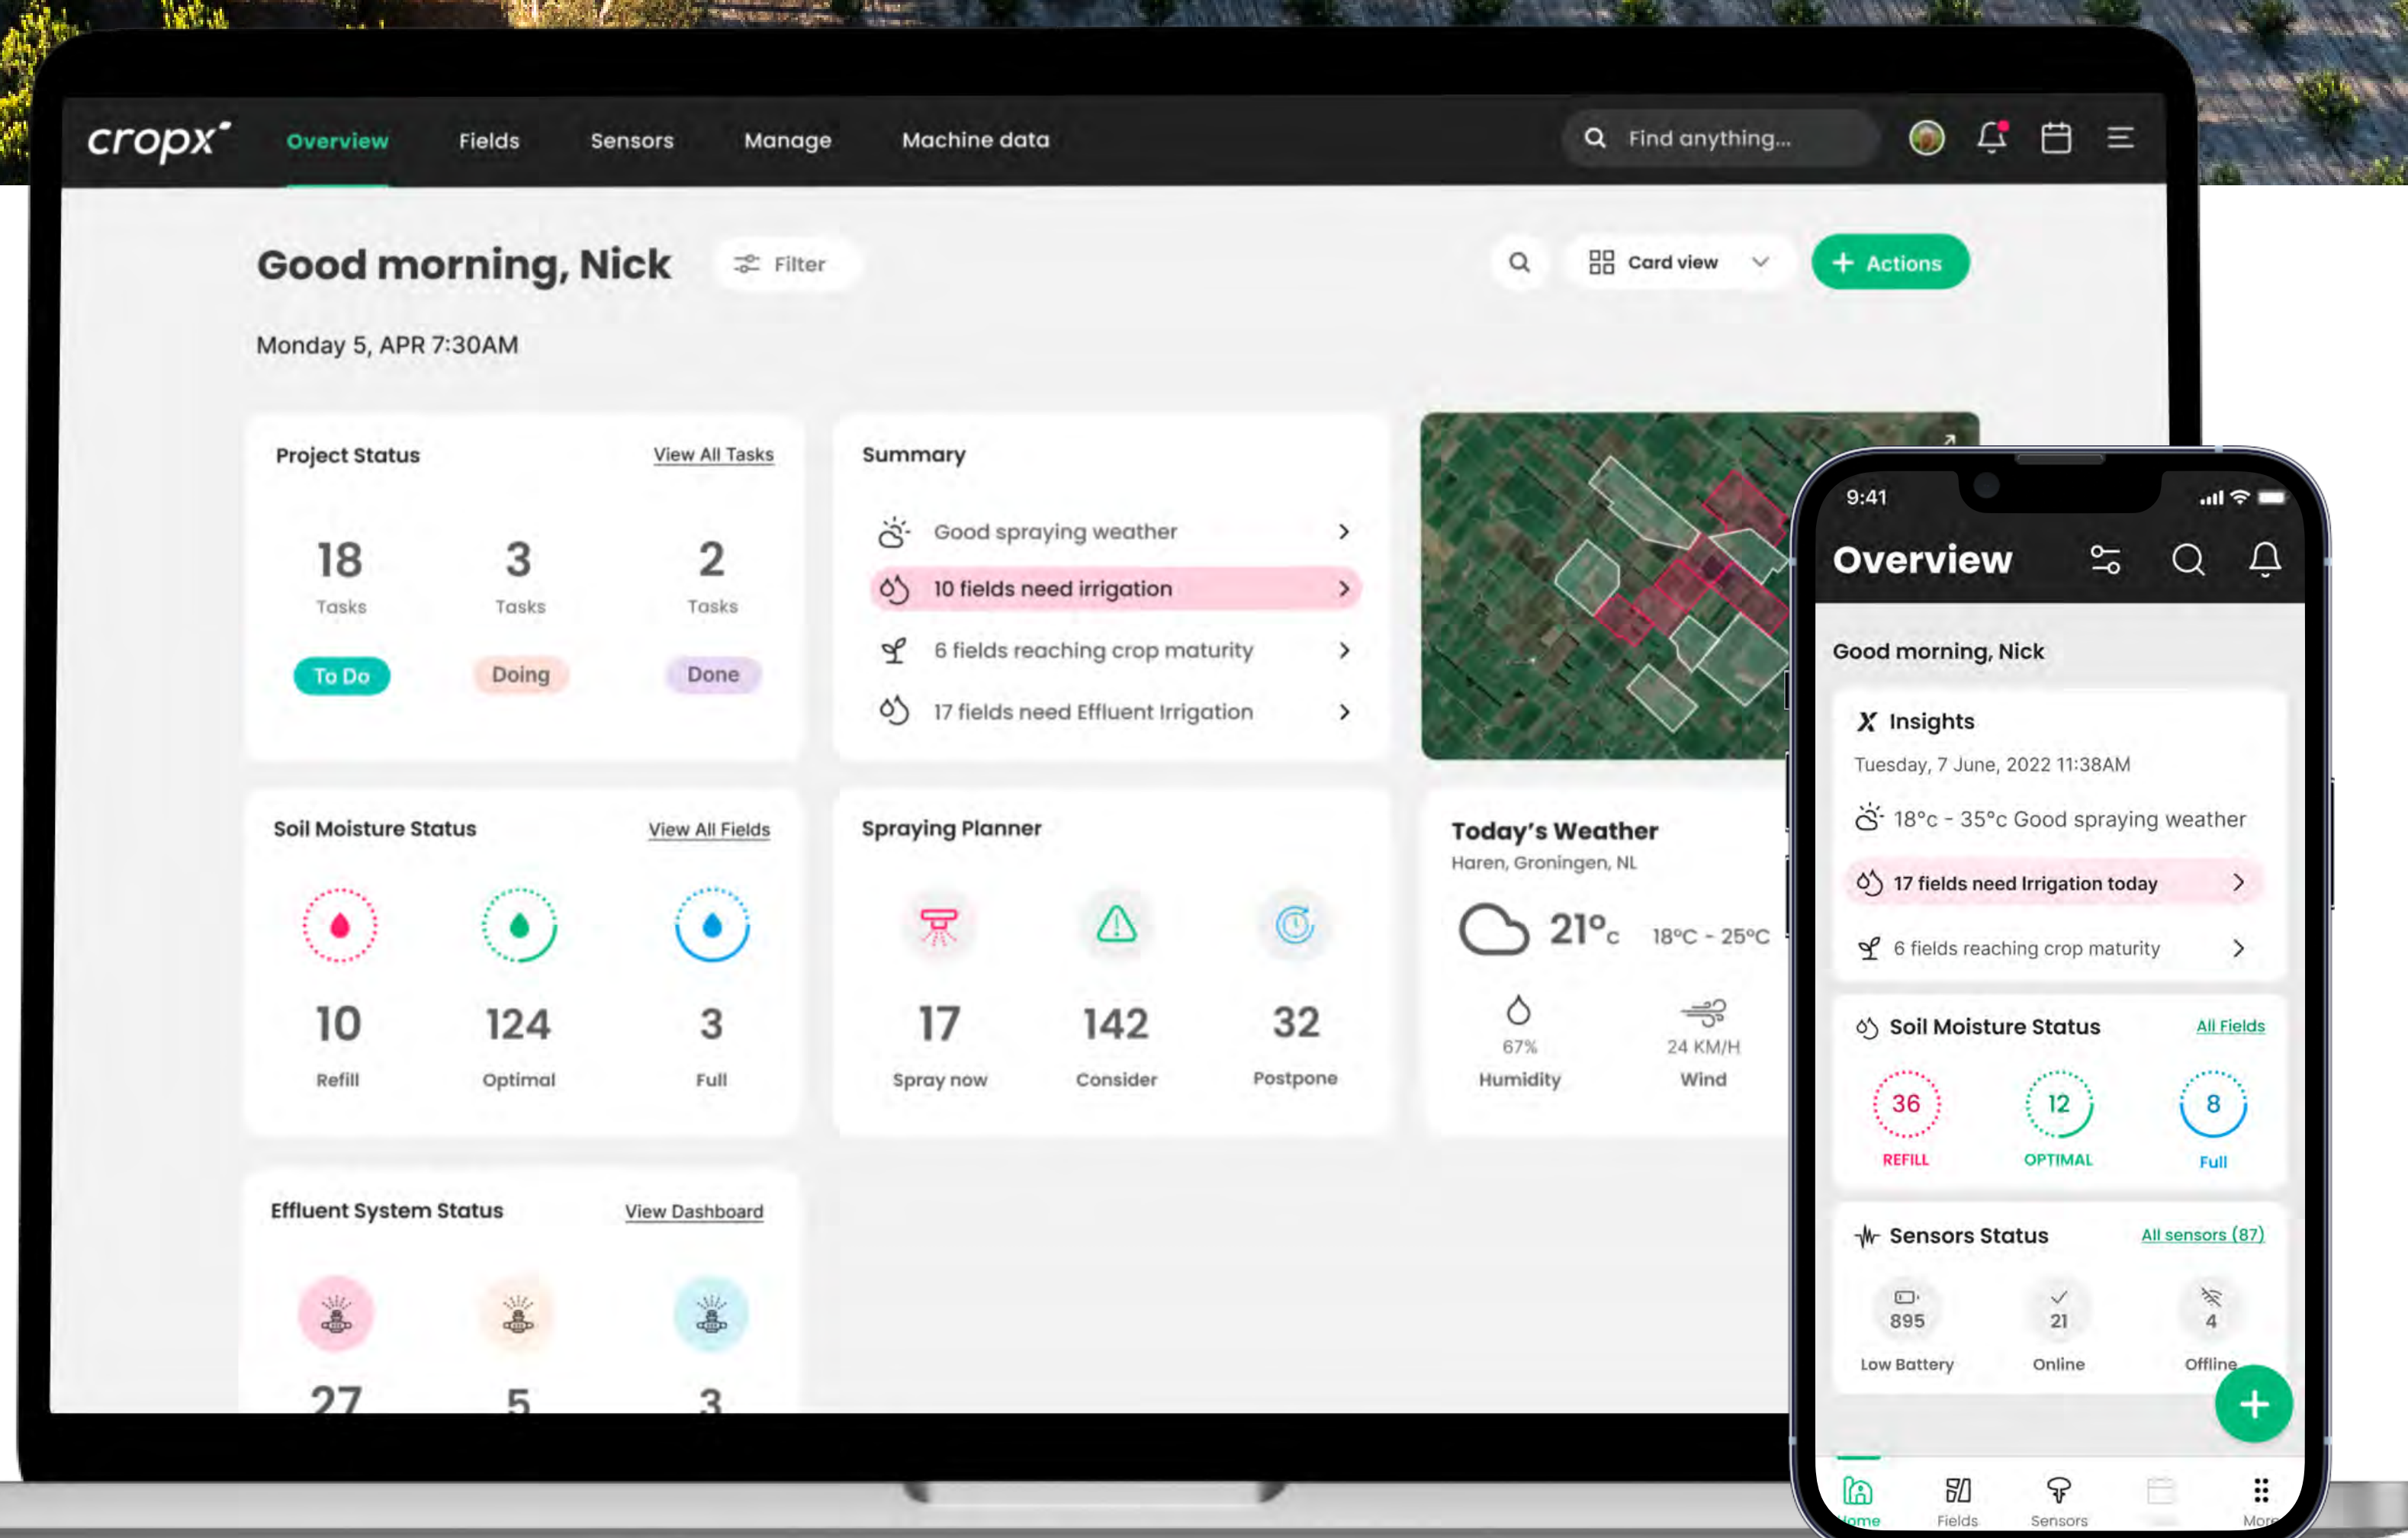

# THE CROP MULTIPLIER

Easy-to-use, Powerful, Proven

Optimizing  
agronomic operations

Connecting farm data

Real-time Field Data - Agronomic Planning - Farm Data Connectivity - Tracking and Reporting

# Activating Farm Data From Soil To Sky

The CropX agronomic farm management system is an easy-to-use integrated hardware and software system that connects farm data, real-time conditions and agronomic knowledge to provide guidance for successful and sustainable farming, while aggregating all agronomic farm data in one place for easy tracking and sharing.

The system synthesizes data from soil to sky on a user-friendly app capable of managing numerous farms and fields from one account. Soil sensors, satellites, farm machinery and a wide array of data sources power the generation of predictive agronomic insights and advice displayed to users on a simple yet powerful dashboard accessed via desktop or mobile device.

## A SIMPLE YET POWERFUL DASHBOARD

Quickly access key information and clear agronomic insights:

- Customizable views for easy access to relevant data
- Ability to manage thousands of fields from one dashboard
- In-app communication between connected users and fields