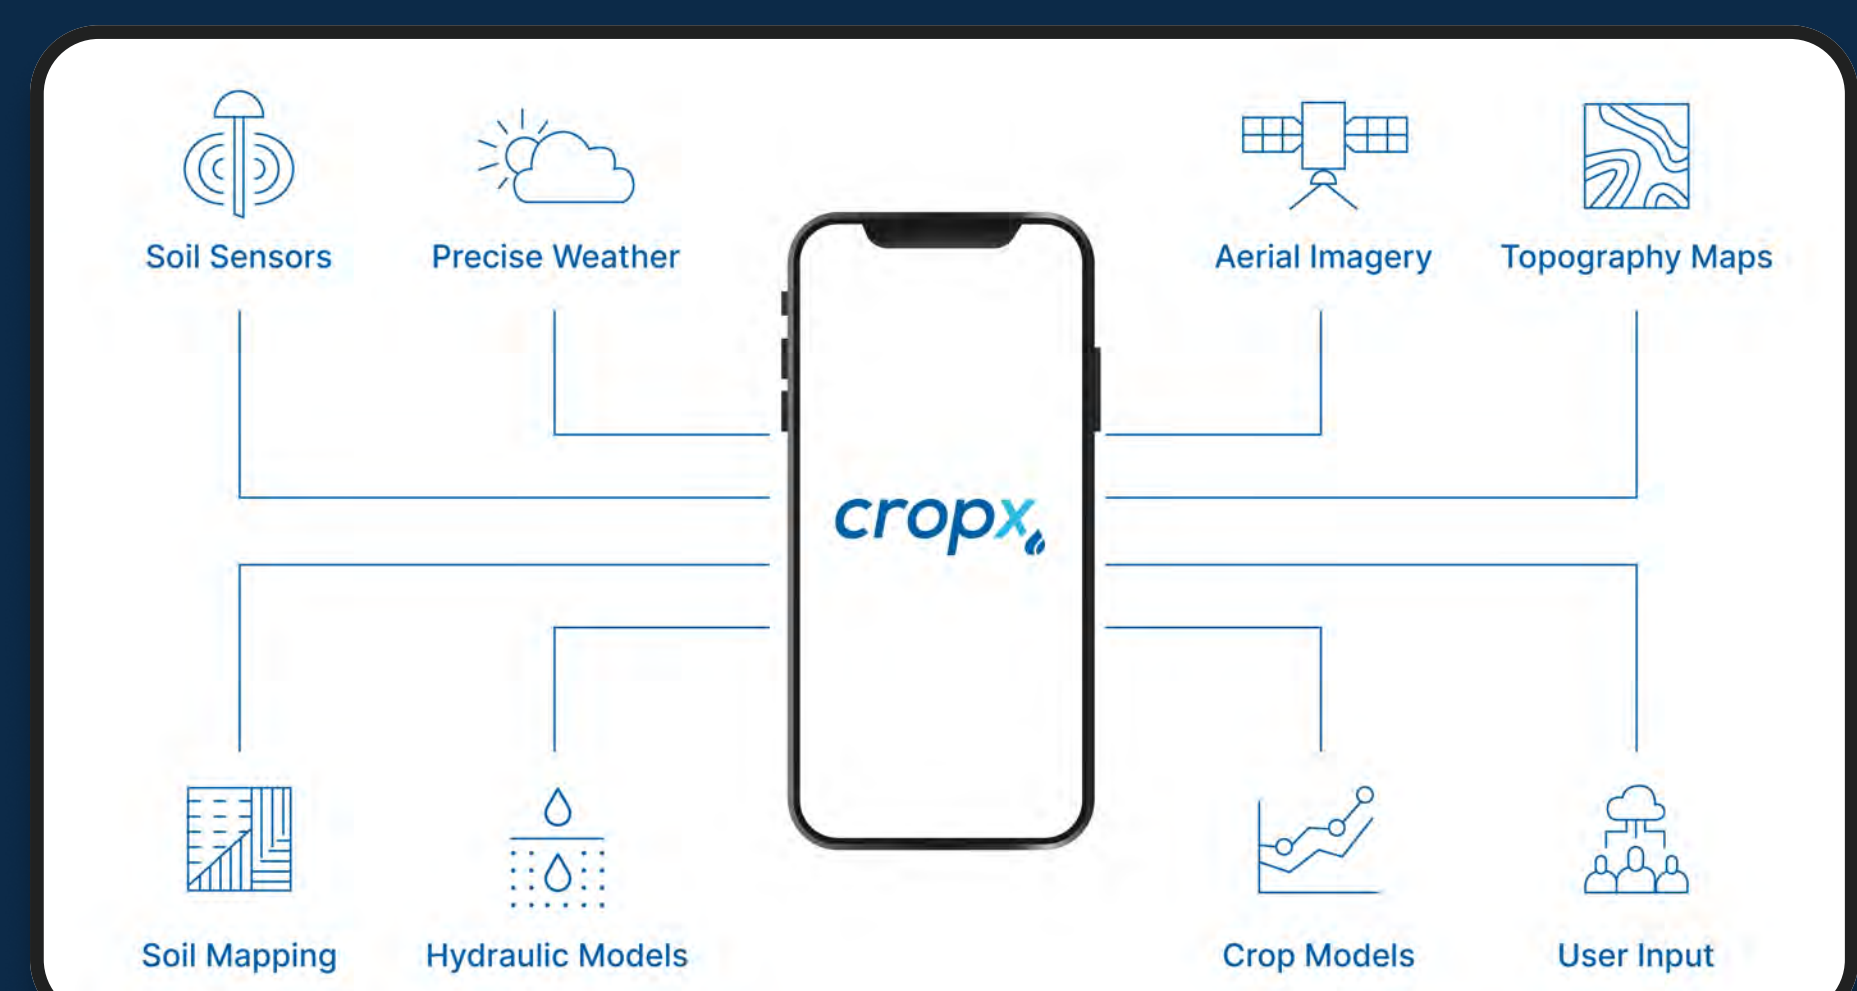

Activating Farm Data From Soil To Sky

The CropX agronomic farm management system is an easy-to-use integrated hardware and software system that connects farm data, real-time conditions and agronomic knowledge to provide guidance for successful and sustainable farming, while aggregating all agronomic farm data in one place for easy tracking and sharing.

The system synthesizes data from soil to sky on a user-friendly app capable of managing numerous farms and fields from one account. Soil sensors, satellites, farm machinery and a wide array of data sources power the generation of predictive agronomic insights and advice displayed to users on a simple yet powerful dashboard accessed via desktop or mobile device.

COMPLETE AND ACCURATE DATA SETS

CropX collects, transforms, and activates complex data sets:

- Tested and validated proprietary crop models
- Machine data automatically imported through API connection
- Soil data, weather, topography, satellite data, and more